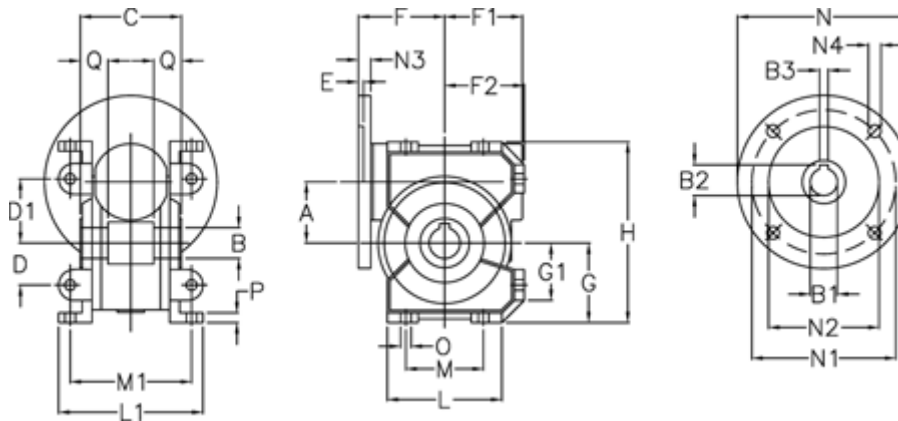

# Data Sheet

Article number: 3918044020022

Description: Worm gear with st. steel hollow shaft  
VF 44 EP-U-20- 63B5

## Measures

a	= 44.6	E	= 2.0	L	= 80	N4	= 9.5
B	= 18	F	= 65	L1	= 100.0	O	= 8.5
B1 E7	= 11	F1	= 54	M	= 52	P	= 8
B2	= 12.8	F2	= 55.0	M1	= 81.0	Q	= 24.5
B3 H9	= 4	g	= 55.0	N	= 140		
C	= 64	G1	= 40.0	N1	= 115		
D	= 29	H	= 127.0	N2	= 95		
D1	= 46	H1	= 97.0	N3	= 10.5		